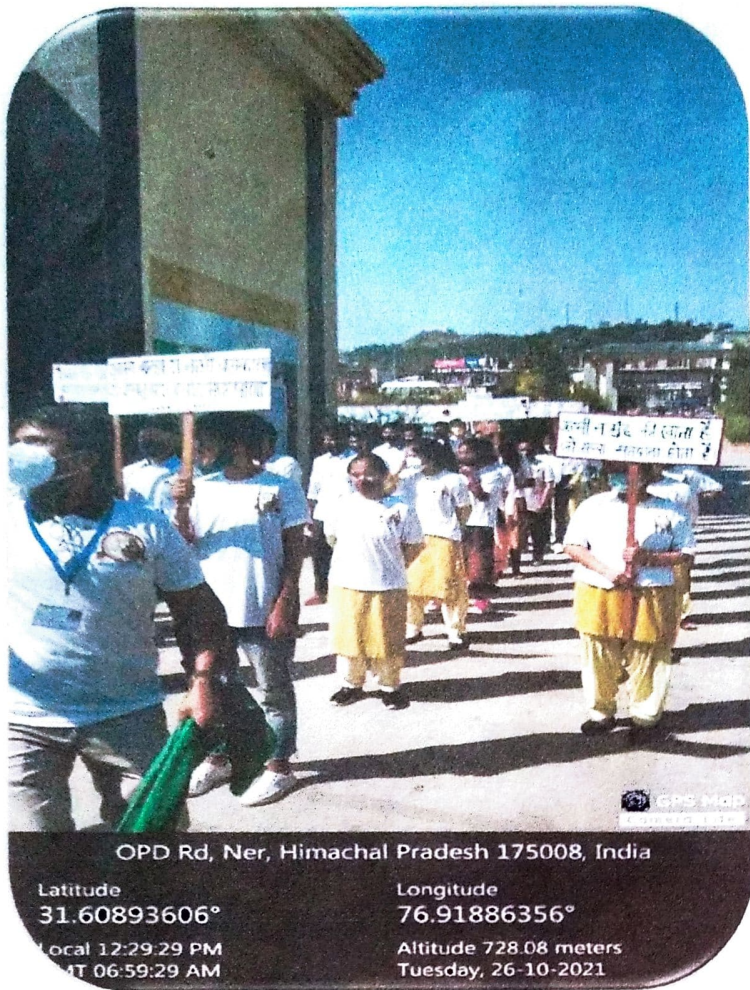

CELEBRATIONS OF INTERNATIONAL WOMEN'S DAY

OPD Rd, Ner, Himachal Pradesh 175008, India

Latitude
31.60893606°

Longitude
76.91886356°

Local 12:29:29 PM
AT 06:59:29 AM

Altitude 728.08 meters
Tuesday, 26-10-2021